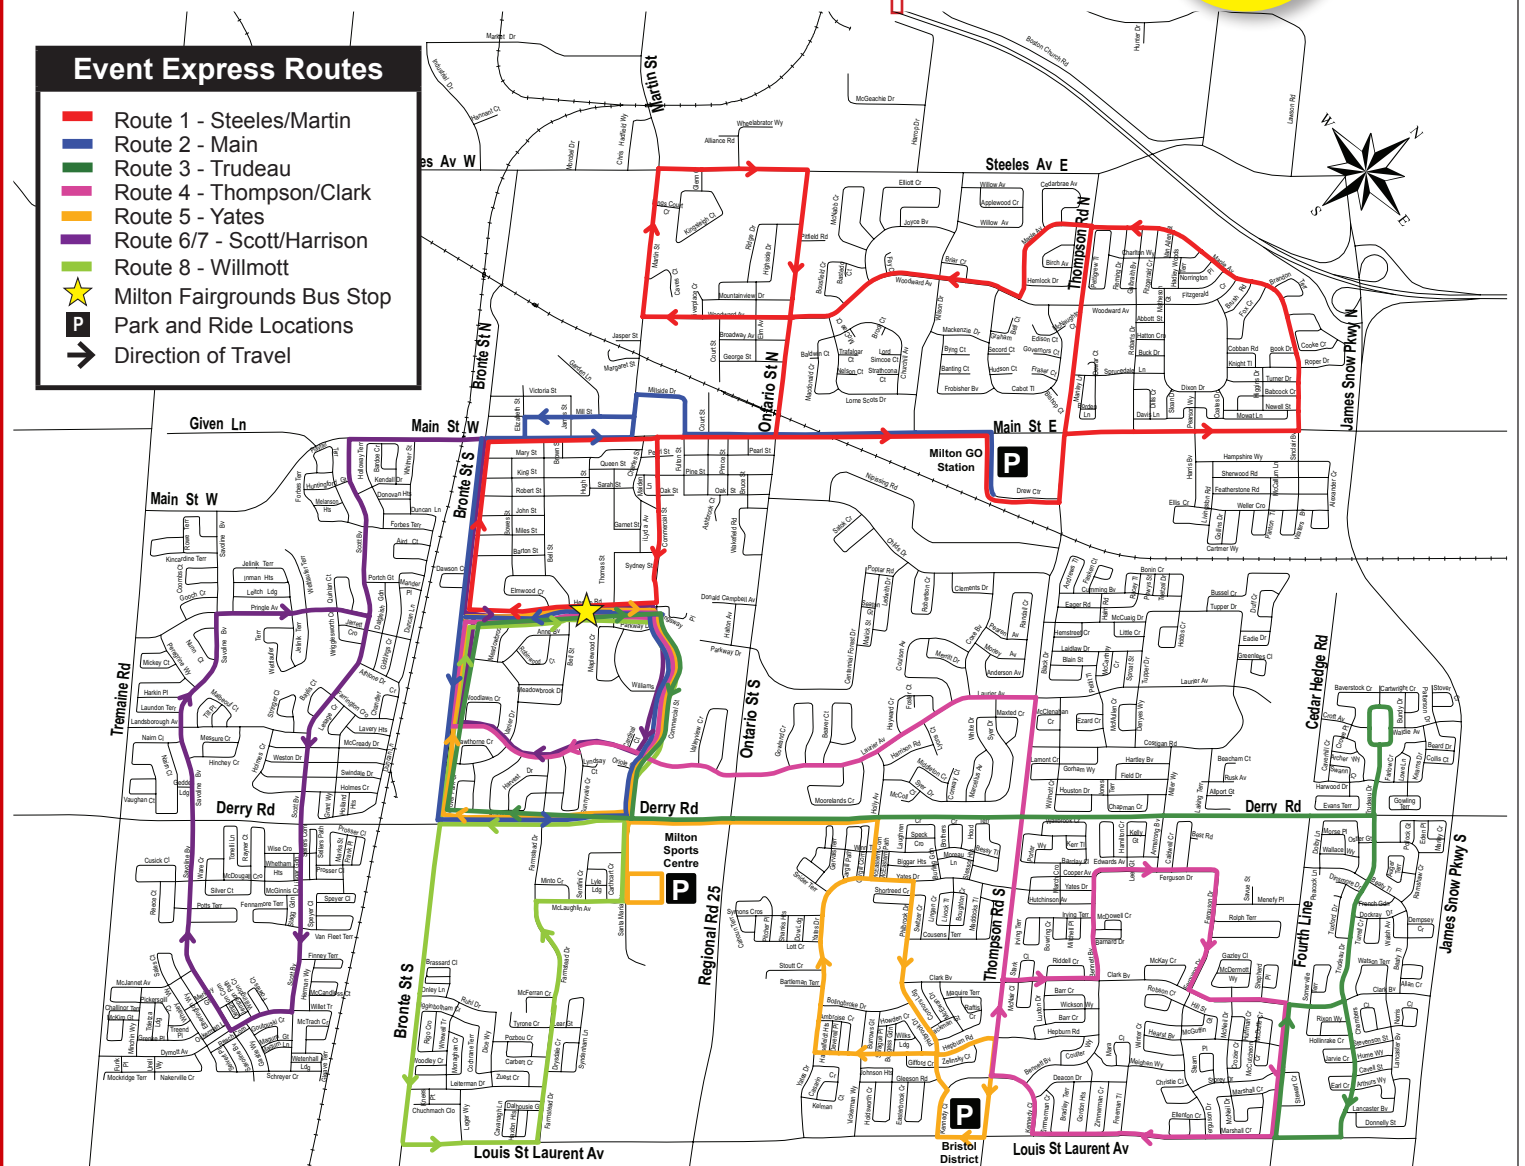

MILTON CANADA DAY

Event Express Bus Service

July 1, 2015

Free!

Route Map

- Event Express Routes**
- █ Route 1 - Steeles/Martin
 - █ Route 2 - Main
 - █ Route 3 - Trudeau
 - █ Route 4 - Thompson/Clark
 - █ Route 5 - Yates
 - █ Route 6/7 - Scott/Harrison
 - █ Route 8 - Willmott
 - ★ Milton Fairgrounds Bus Stop
 - P Park and Ride Locations
 - ➔ Direction of Travel

4 Thompson/Clark						
To Fourth Ln and LSL						
Leave Fairgrounds Heslop & Thomas	Thompson & Clark	Ferguson & Armstrong	Fourth Ln & Louis St. Laurent	Thompson & Clark	Laurier & Bronte	Arrive Fairgrounds Heslop & Thomas
11:00	11:07	11:10	11:14	11:18	11:24	11:27
11:30	11:37	11:40	11:44	11:48	11:54	11:57
12:00	12:07	12:10	12:14	12:18	12:24	12:27
12:30	12:37	12:40	12:44	12:48	12:54	12:57
1:00	1:07	1:10	1:14	1:18	1:24	1:27
1:30	1:37	1:40	1:44	1:48	1:54	1:57
2:00	2:07	2:10	2:14	2:18	2:24	2:27
2:30	2:37	2:40	2:44	2:48	2:54	2:57
3:00	3:07	3:10	3:14	3:18	3:24	3:27
3:30	3:37	3:40	3:44	3:48	3:54	3:57
4:00	4:07	4:10	4:14	4:18	4:24	4:27
4:30	4:37	4:40	4:44	4:48	4:54	4:57
5:00	5:07	5:10	5:14	5:18	5:24	5:27
5:30	5:37	5:40	5:44	5:48	5:54	5:57
6:00	6:07	6:10	6:14	6:18	6:24	6:27
6:30	6:37	6:40	6:44	6:48	6:54	6:57
7:00	7:07	7:10	7:14	7:18	7:24	7:27
7:30	7:37	7:40	7:44	7:48	7:54	7:57
8:00	8:07	8:10	8:14	8:18	8:24	8:27
8:30	8:37	8:40	8:44	8:48	8:54	8:57
9:00	9:07	9:10	9:14	9:18	9:24	9:27
9:30	9:37	9:40	9:44	9:48	9:54	9:57
10:00	10:07	10:10	10:14	10:18	10:24	10:27
10:30	10:37	10:40	10:44	10:48	10:54	10:57
11:00	11:07	11:10	11:14	11:18	11:24	11:27
11:30	11:37	11:40	11:44	11:48	11:54	-