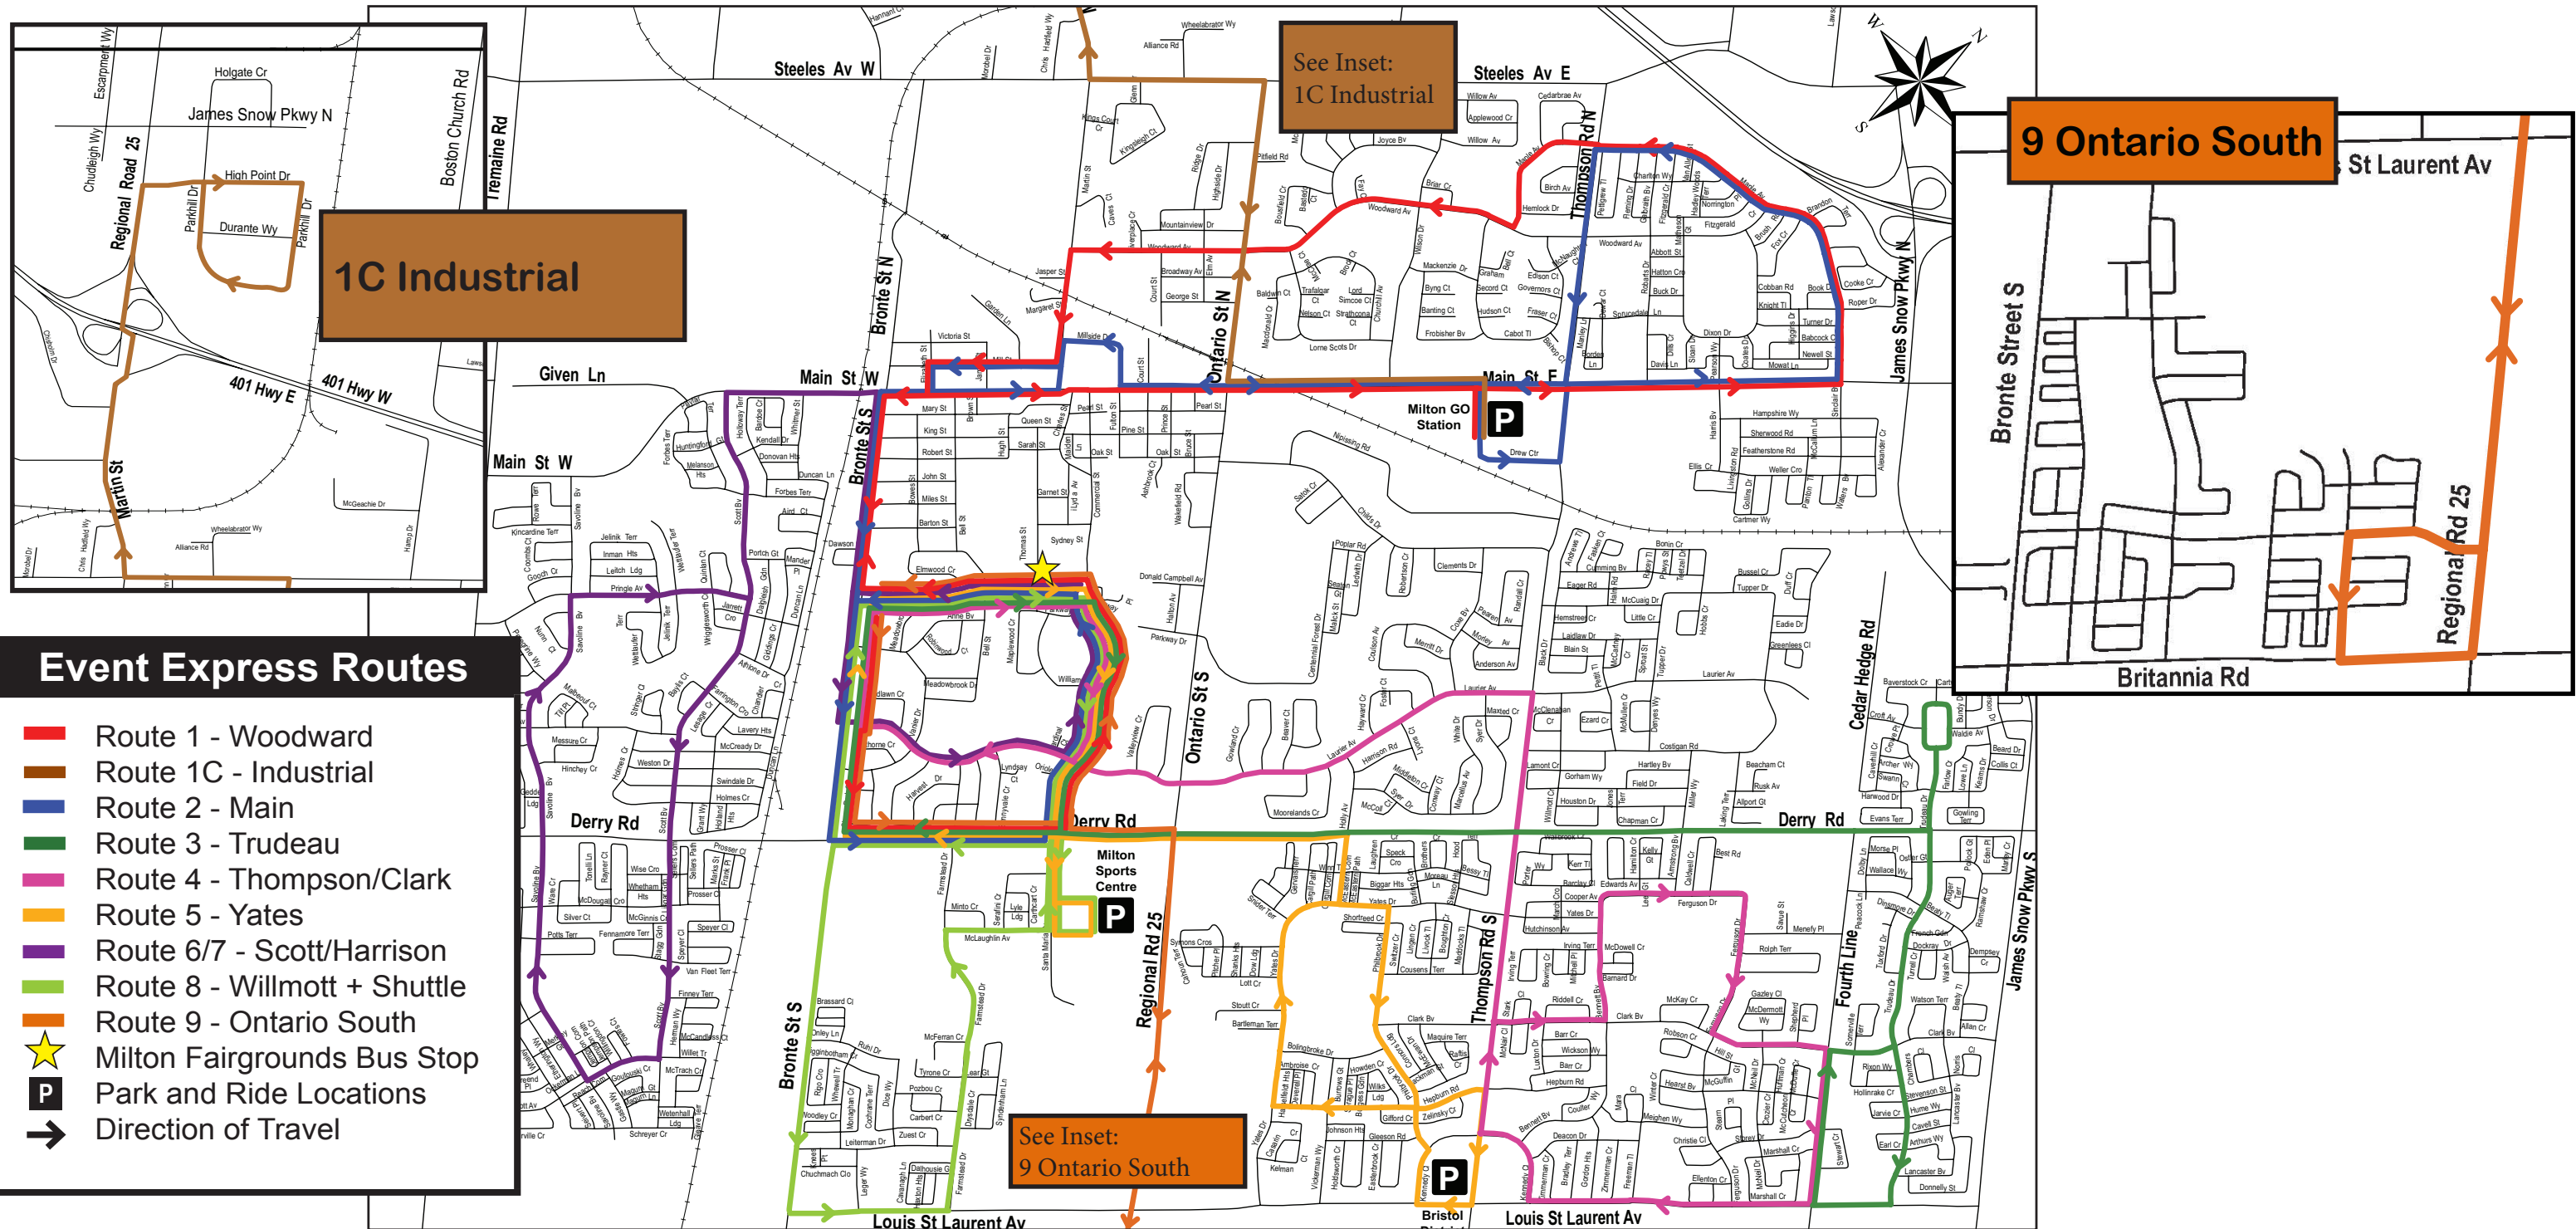

Event Express Bus Service

July 1, 2018

Free!

Route Map

Event Express Routes

- █ Route 1 - Woodward
- █ Route 1C - Industrial
- █ Route 2 - Main
- █ Route 3 - Trudeau
- █ Route 4 - Thompson/Clark
- █ Route 5 - Yates
- █ Route 6/7 - Scott/Harrison
- █ Route 8 - Willmott + Shuttle
- █ Route 9 - Ontario South
- ★ Milton Fairgrounds Bus Stop
- P Park and Ride Locations
- ➔ Direction of Travel

4 Thompson/Clark				Fourth Ln & Louis St Laurent Milton Fairgrounds		
Leave Fairgrounds Heslop & Thomas	Thompson & Clark	Ferguson & Armstrong	Fourth Ln & Louis St. Laurent	Thompson & Clark	Laurier & Bronte	Arrive Fairgrounds Heslop & Thomas
SUNDAY, JULY 1, 2018						
11:00	11:07	11:10	11:14	11:18	11:24	11:27
11:30	11:37	11:40	11:44	11:48	11:54	11:57
12:00	12:07	12:10	12:14	12:18	12:24	12:27
12:30	12:37	12:40	12:44	12:48	12:54	12:57
1:00	1:07	1:10	1:14	1:18	1:24	1:27
1:30	1:37	1:40	1:44	1:48	1:54	1:57
2:00	2:07	2:10	2:14	2:18	2:24	2:27
2:30	2:37	2:40	2:44	2:48	2:54	2:57
3:00	3:07	3:10	3:14	3:18	3:24	3:27
3:30	3:37	3:40	3:44	3:48	3:54	3:57
4:00	4:07	4:10	4:14	4:18	4:24	4:27
4:30	4:37	4:40	4:44	4:48	4:54	4:57
5:00	5:07	5:10	5:14	5:18	5:24	5:27
5:30	5:37	5:40	5:44	5:48	5:54	5:57
6:00	6:07	6:10	6:14	6:18	6:24	6:27
6:30	6:37	6:40	6:44	6:48	6:54	6:57
7:00	7:07	7:10	7:14	7:18	7:24	7:27
7:30	7:37	7:40	7:44	7:48	7:54	7:57
8:00	8:07	8:10	8:14	8:18	8:24	8:27
8:30	8:37	8:40	8:44	8:48	8:54	8:57
9:00	9:07	9:10	9:14	9:18	9:24	9:27
9:30	9:37	9:40	9:44	9:48	9:54	9:57
10:00	10:07	10:10	10:14	10:18	10:24	10:27
10:30	10:37	10:40	10:44	10:48	10:54	10:57
11:00	11:07	11:10	11:14	11:18	11:24	11:27
11:30	11:37	11:40	11:44	11:48	11:54	--